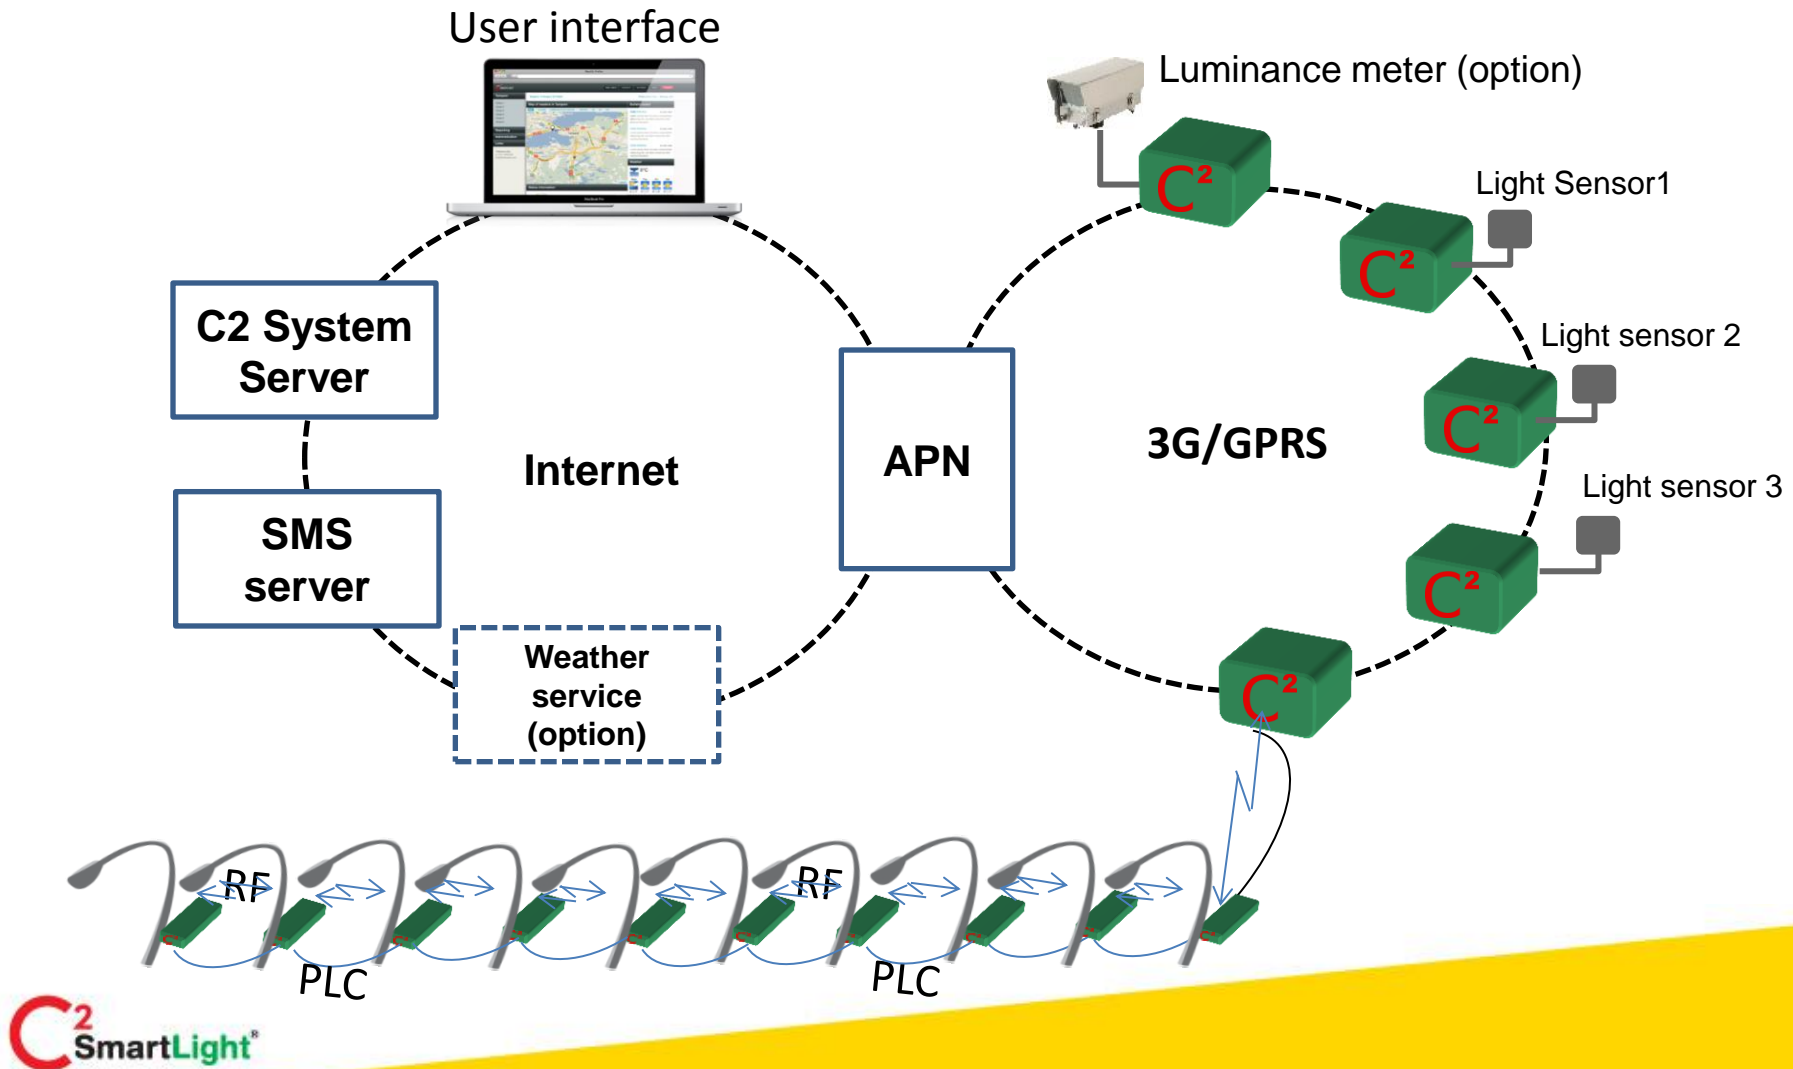

Control modes: Streets

- Main Street and Side Streets
 - Switched on / off based on centralized lux measurement
 - Scheduled dimming levels for individual luminaires
 - Individual profile for each type of street
 - Full light level at rush time and dimmed when traffic intensity is low
 - Pedestrian crossings can have 100% level constantly

Control modes: **Playground**

- ON/OFF times based on centralized lux measurement
- Scheduled dimming levels for individual luminaires

Control modes: Dog Park

- ON/OFF times based on centralized lux measurement
- Controlled by motion detectors which are pointed towards the entry gates
- Motion detector switches lights on/off automatically with a preset time delay

C2 SmartLight® control system for Äilänranta

Input information to the system

- Lux level
- Luminance
- Traffic intensity
- Motion
- Weather (Visibility, Cloudiness, Temperature..)
- Date and time (schedule)