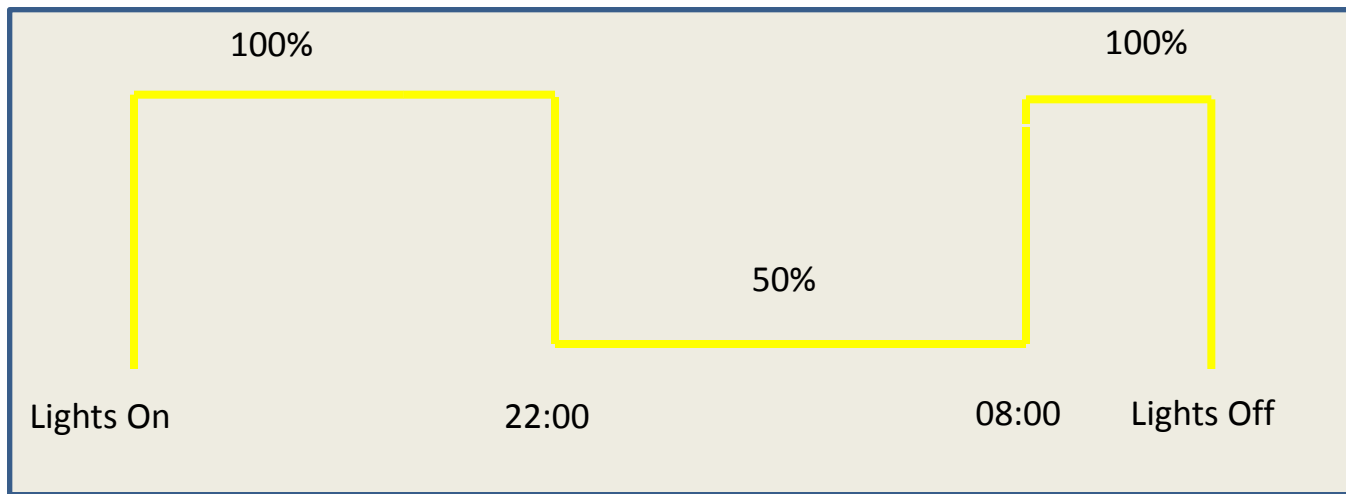

Control modes: **Playground**

- ON/OFF times based on centralized lux measurement
- Scheduled dimming levels for individual luminaires