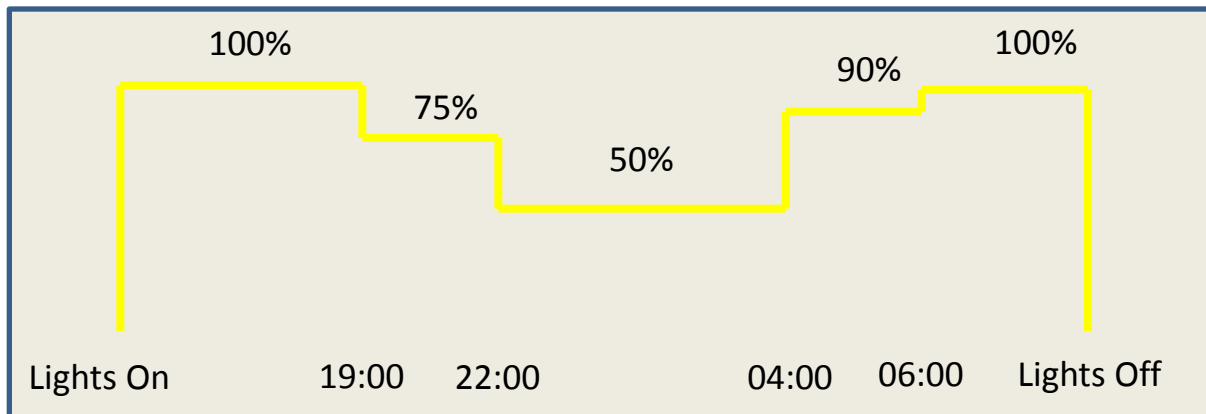

Äijälänranta area

1. Main street to the area
2. Side Streets
3. Playground
4. Dog park

Targets for lighting control

- Switch the lights ON:
 - at the desired times
 - in the desired places
 - with suitable output
- Customer Benefits:
 - Energy saving
 - Maintenance savings
 - Safety
 - Satisfied users (municipality and the inhabitants)

Control modes: Streets

- Main Street and Side Streets
 - Switched on / off based on centralized lux measurement
 - Scheduled dimming levels for individual luminaires
 - Individual profile for each type of street
 - Full light level at rush time and dimmed when traffic intensity is low
 - Pedestrian crossings can have 100% level constantly

Control modes: **Playground**

- ON/OFF times based on centralized lux measurement
- Scheduled dimming levels for individual luminaires

Control modes: Dog Park

- ON/OFF times based on centralized lux measurement
- Controlled by motion detectors which are pointed towards the entry gates
- Motion detector switches lights on/off automatically with a preset time delay