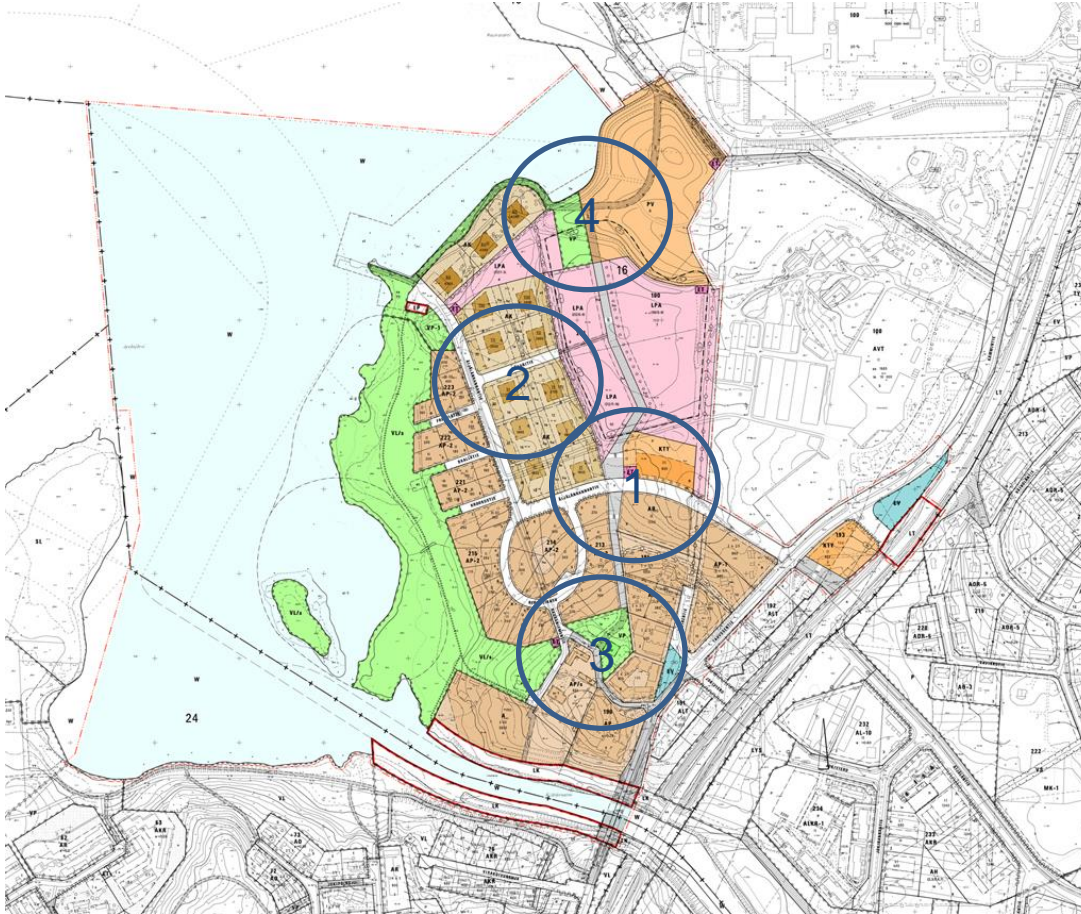

Äijälänranta area

1. Main street to the area
2. Side Streets
3. Playground
4. Dog park

Targets for lighting control

- Switch the lights ON:
 - at the desired times
 - in the desired places
 - with suitable output
- Customer Benefits:
 - Energy saving
 - Maintenance savings
 - Safety
 - Satisfied users (municipality and the inhabitants)

Control modes: Streets

- Main Street and Side Streets
 - Switched on / off based on centralized lux measurement
 - Scheduled dimming levels for individual luminaires
 - Individual profile for each type of street
 - Full light level at rush time and dimmed when traffic intensity is low
 - Pedestrian crossings can have 100% level constantly

C2 SmartLight® control system for Äilänranta

Input information to the system

- Lux level
- Luminance
- Traffic intensity
- Motion
- Weather (Visibility, Cloudiness, Temperature..)
- Date and time (schedule)